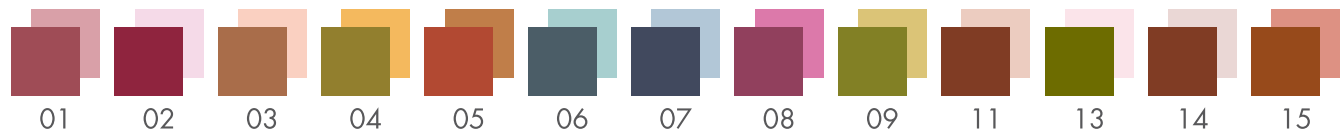

SMOOTHING FOUNDATION PRIMER Ref. 00533

TRIPLE ACTION POWDER FOUNDATION Ref. 00534

NAIL ENAMEL - Lasting Color 5ml Ref. 2357

FACE

PROFESSIONALS

NAILS

EYE DESIGNER - Compact Eyeshadow Duo Ref. 00401

LUMINYS BAKED EYESHADOW - Compact Eyeshadow Mono Ref. 00414

LUMINYS DUO BAKED EYESHADOW - Compact Eyeshadow Duo Ref. 00421

4EYES - Compact Eyeshadow Duo Ref. 00423

PRECIOUS EYE POWDER - Loose Powder Eyeshadow Ref. 00426

NATURAL EYES - Baked Eyeshadow Ref. 00428

POLVERE DI LUCE MONO - Powder Eyeshadow Mono Ref. 0471